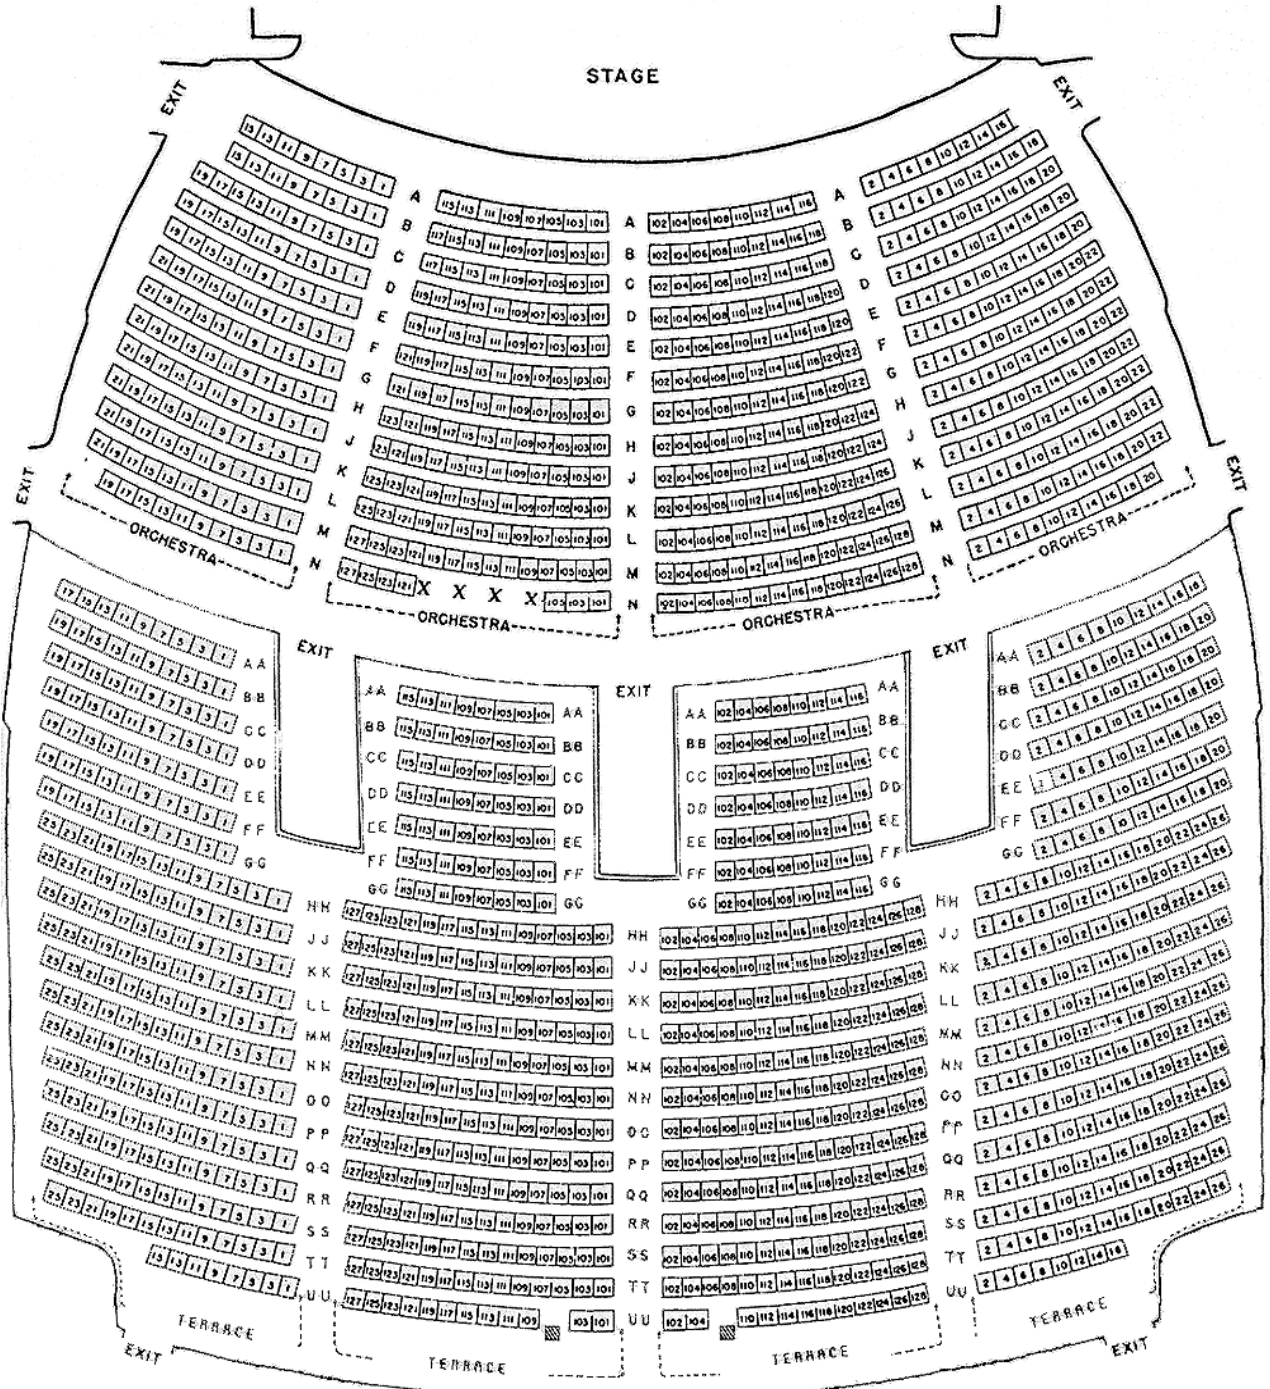

# THE LISNER AUDITORIUM THE GEORGE WASHINGTON UNIVERSITY

TWENTY-FIRST AND H STREETS, NW.  
WASHINGTON, D. C.

## Seating Plan

CAPACITY 1490

CAPACITY

TOTAL: 1,490 plus wheelchairs  
Orchestra (Rows A-N): 552 seats  
Terrace (Rows AA-UU): 938 seats  
Soundboard/Wheelchairs: X X X X